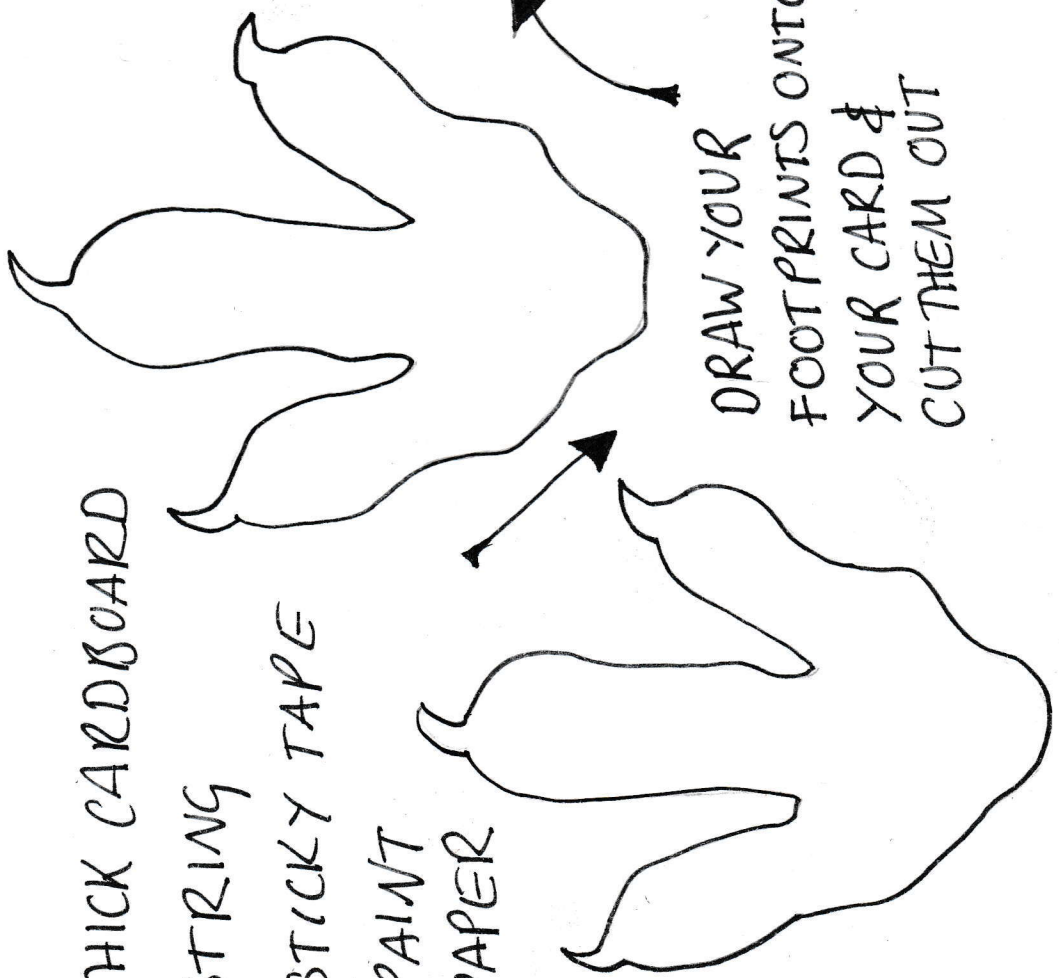

# DINOSAUR FOOTPRINTS

YOU WILL NEED:-

- THICK CARDBOARD
- STRING
- STICKY TAPE
- PAINT
- PAPER

DRAW YOUR FOOTPRINTS ONTO YOUR CARD & CUT THEM OUT

TAPE OR TIE SOME STRING ONTO THE FOOTPRINTS & ATTACH TO YOUR FOOT

PAINT THE BOTTOM & MAKE YOUR PRINTS